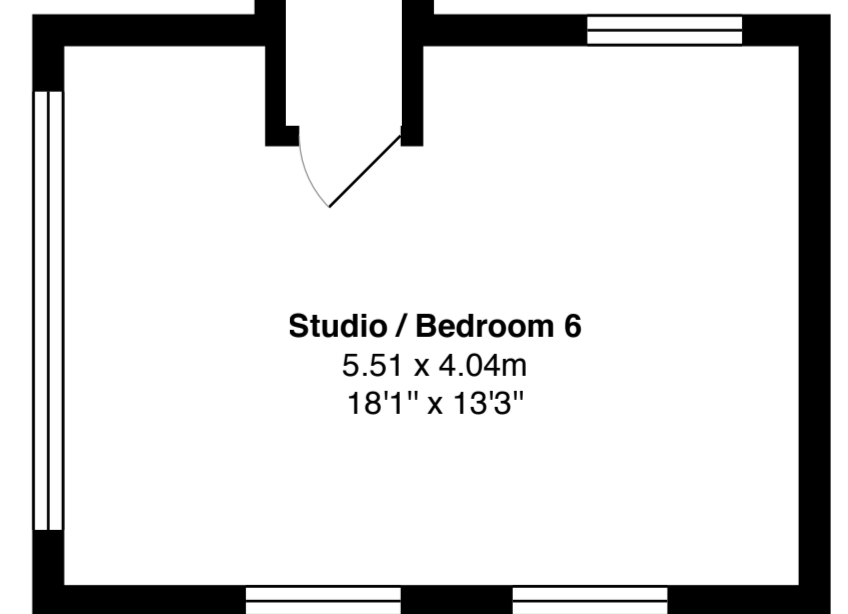

# Petworth Close, Great Notley

Total Area: 309.3 m<sup>2</sup> ... 3330 ft<sup>2</sup> (excluding garden room)

All measurements are approximate and for display purposes only