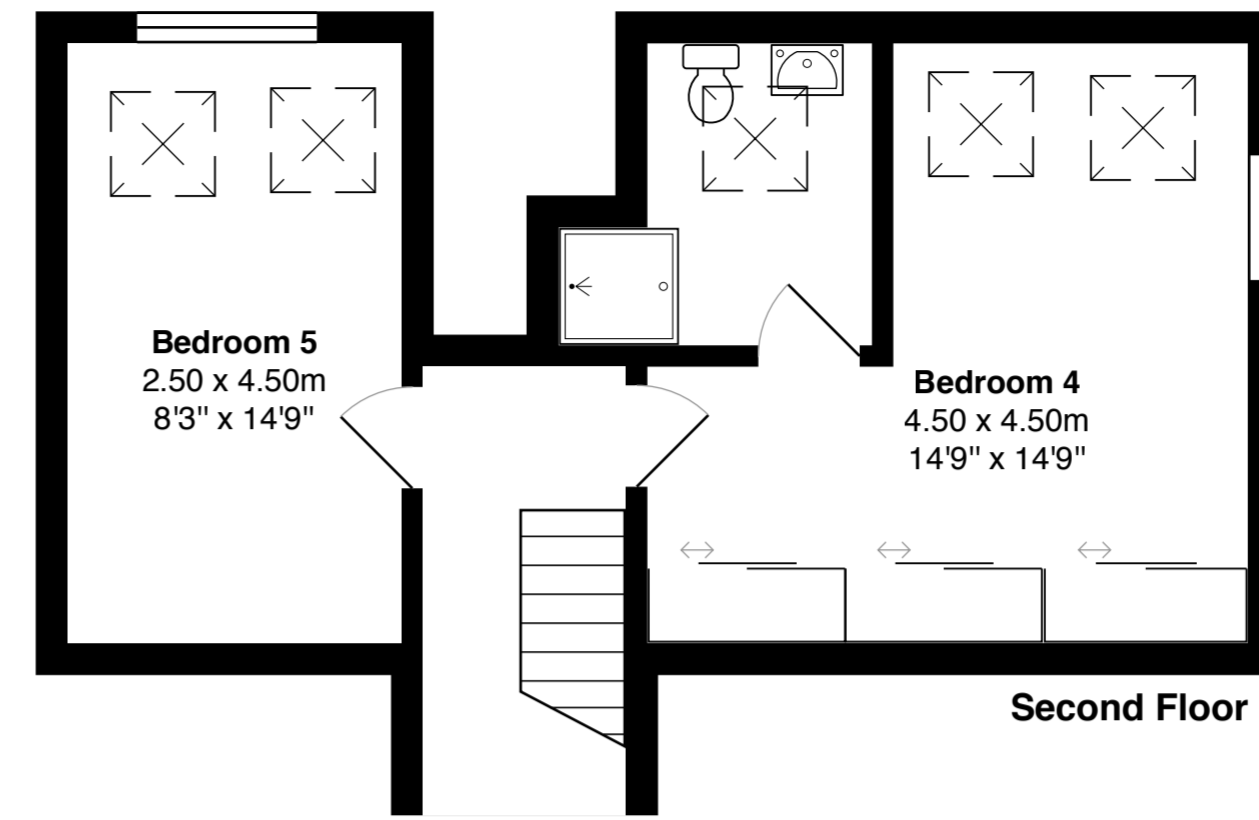

# Petworth Close, Great Notley

Total Area: 309.3 m<sup>2</sup> ... 3330 ft<sup>2</sup> (excluding garden room)

All measurements are approximate and for display purposes only