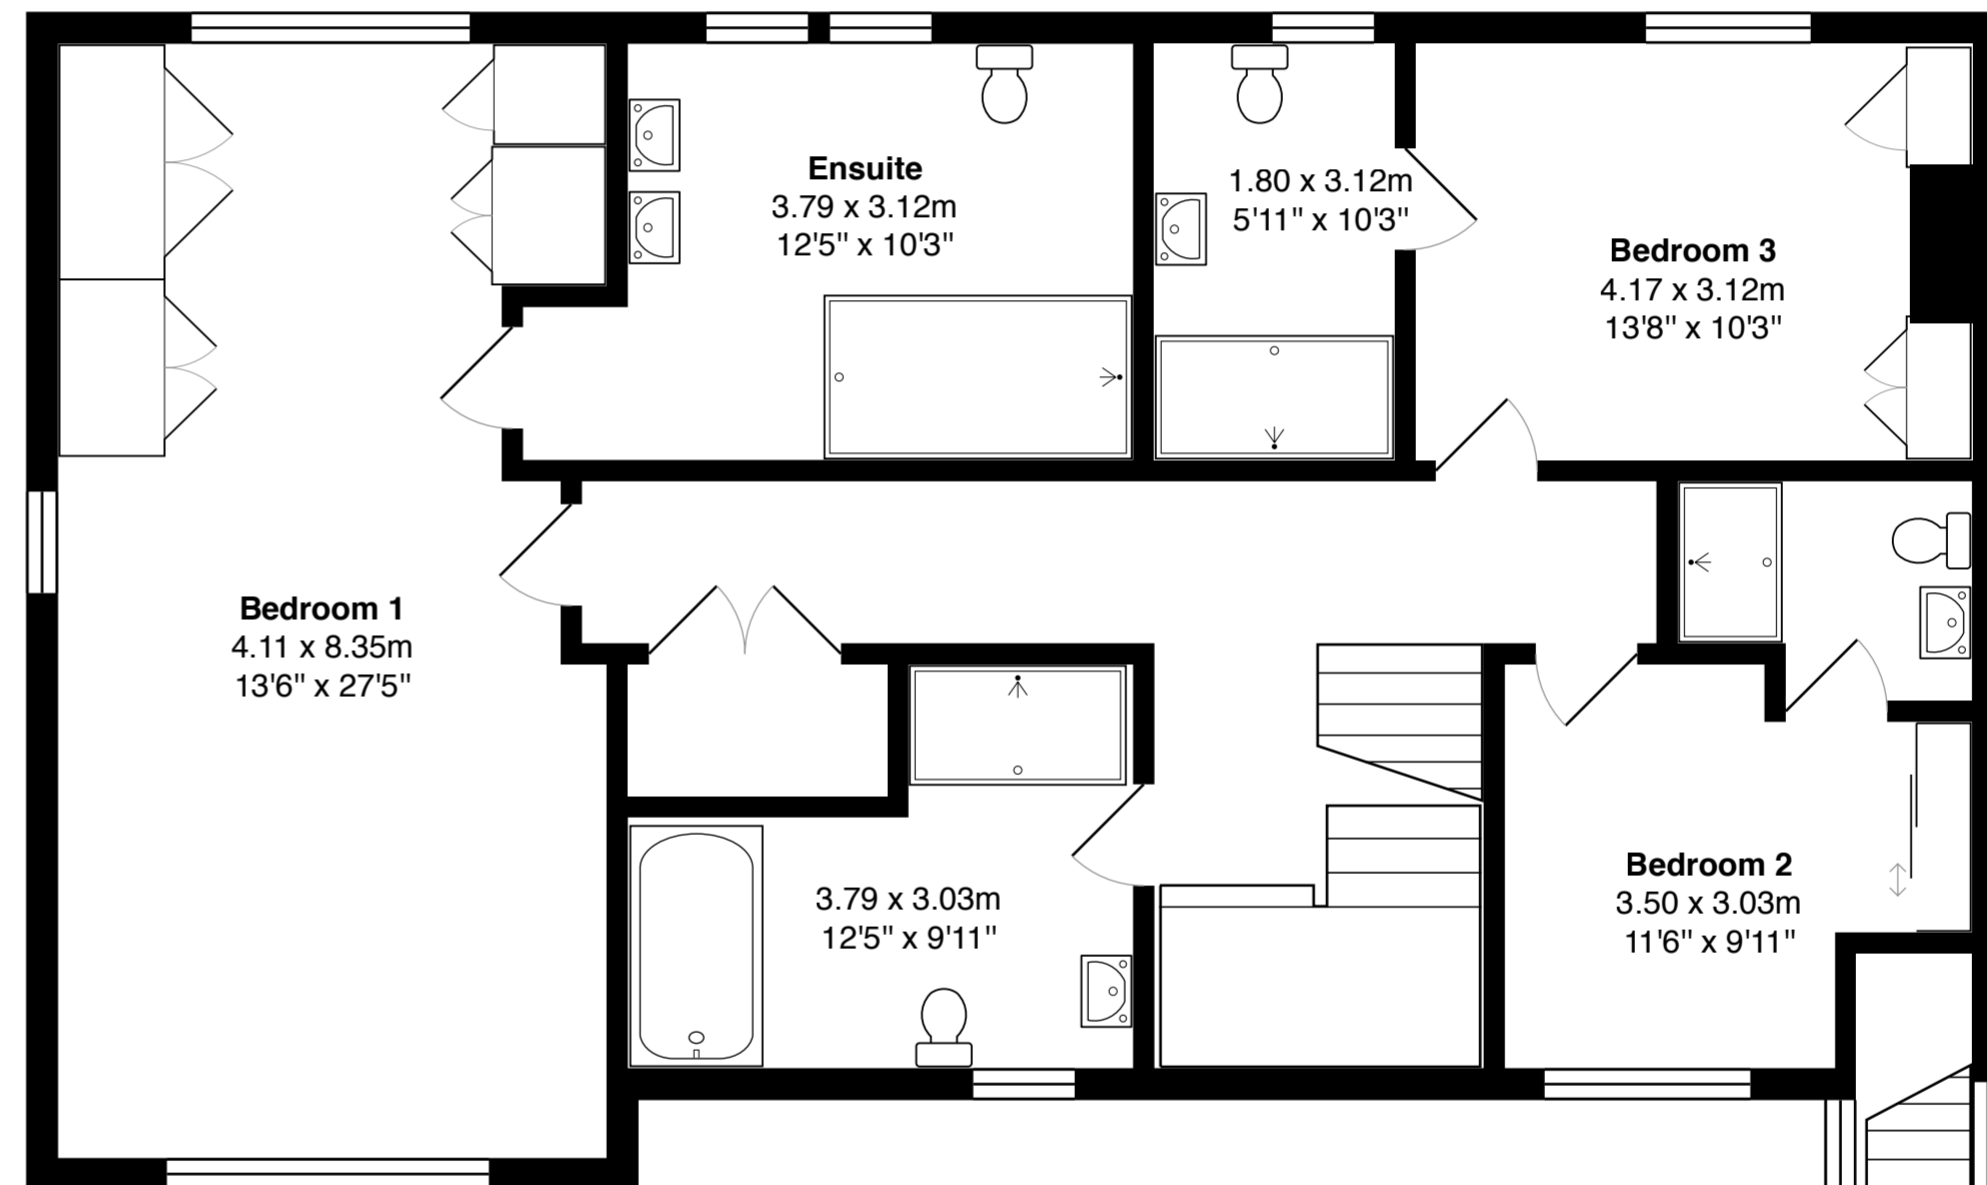

# Petworth Close, Great Notley

Total Area: 309.3 m<sup>2</sup> ... 3330 ft<sup>2</sup> (excluding garden room)

All measurements are approximate and for display purposes only