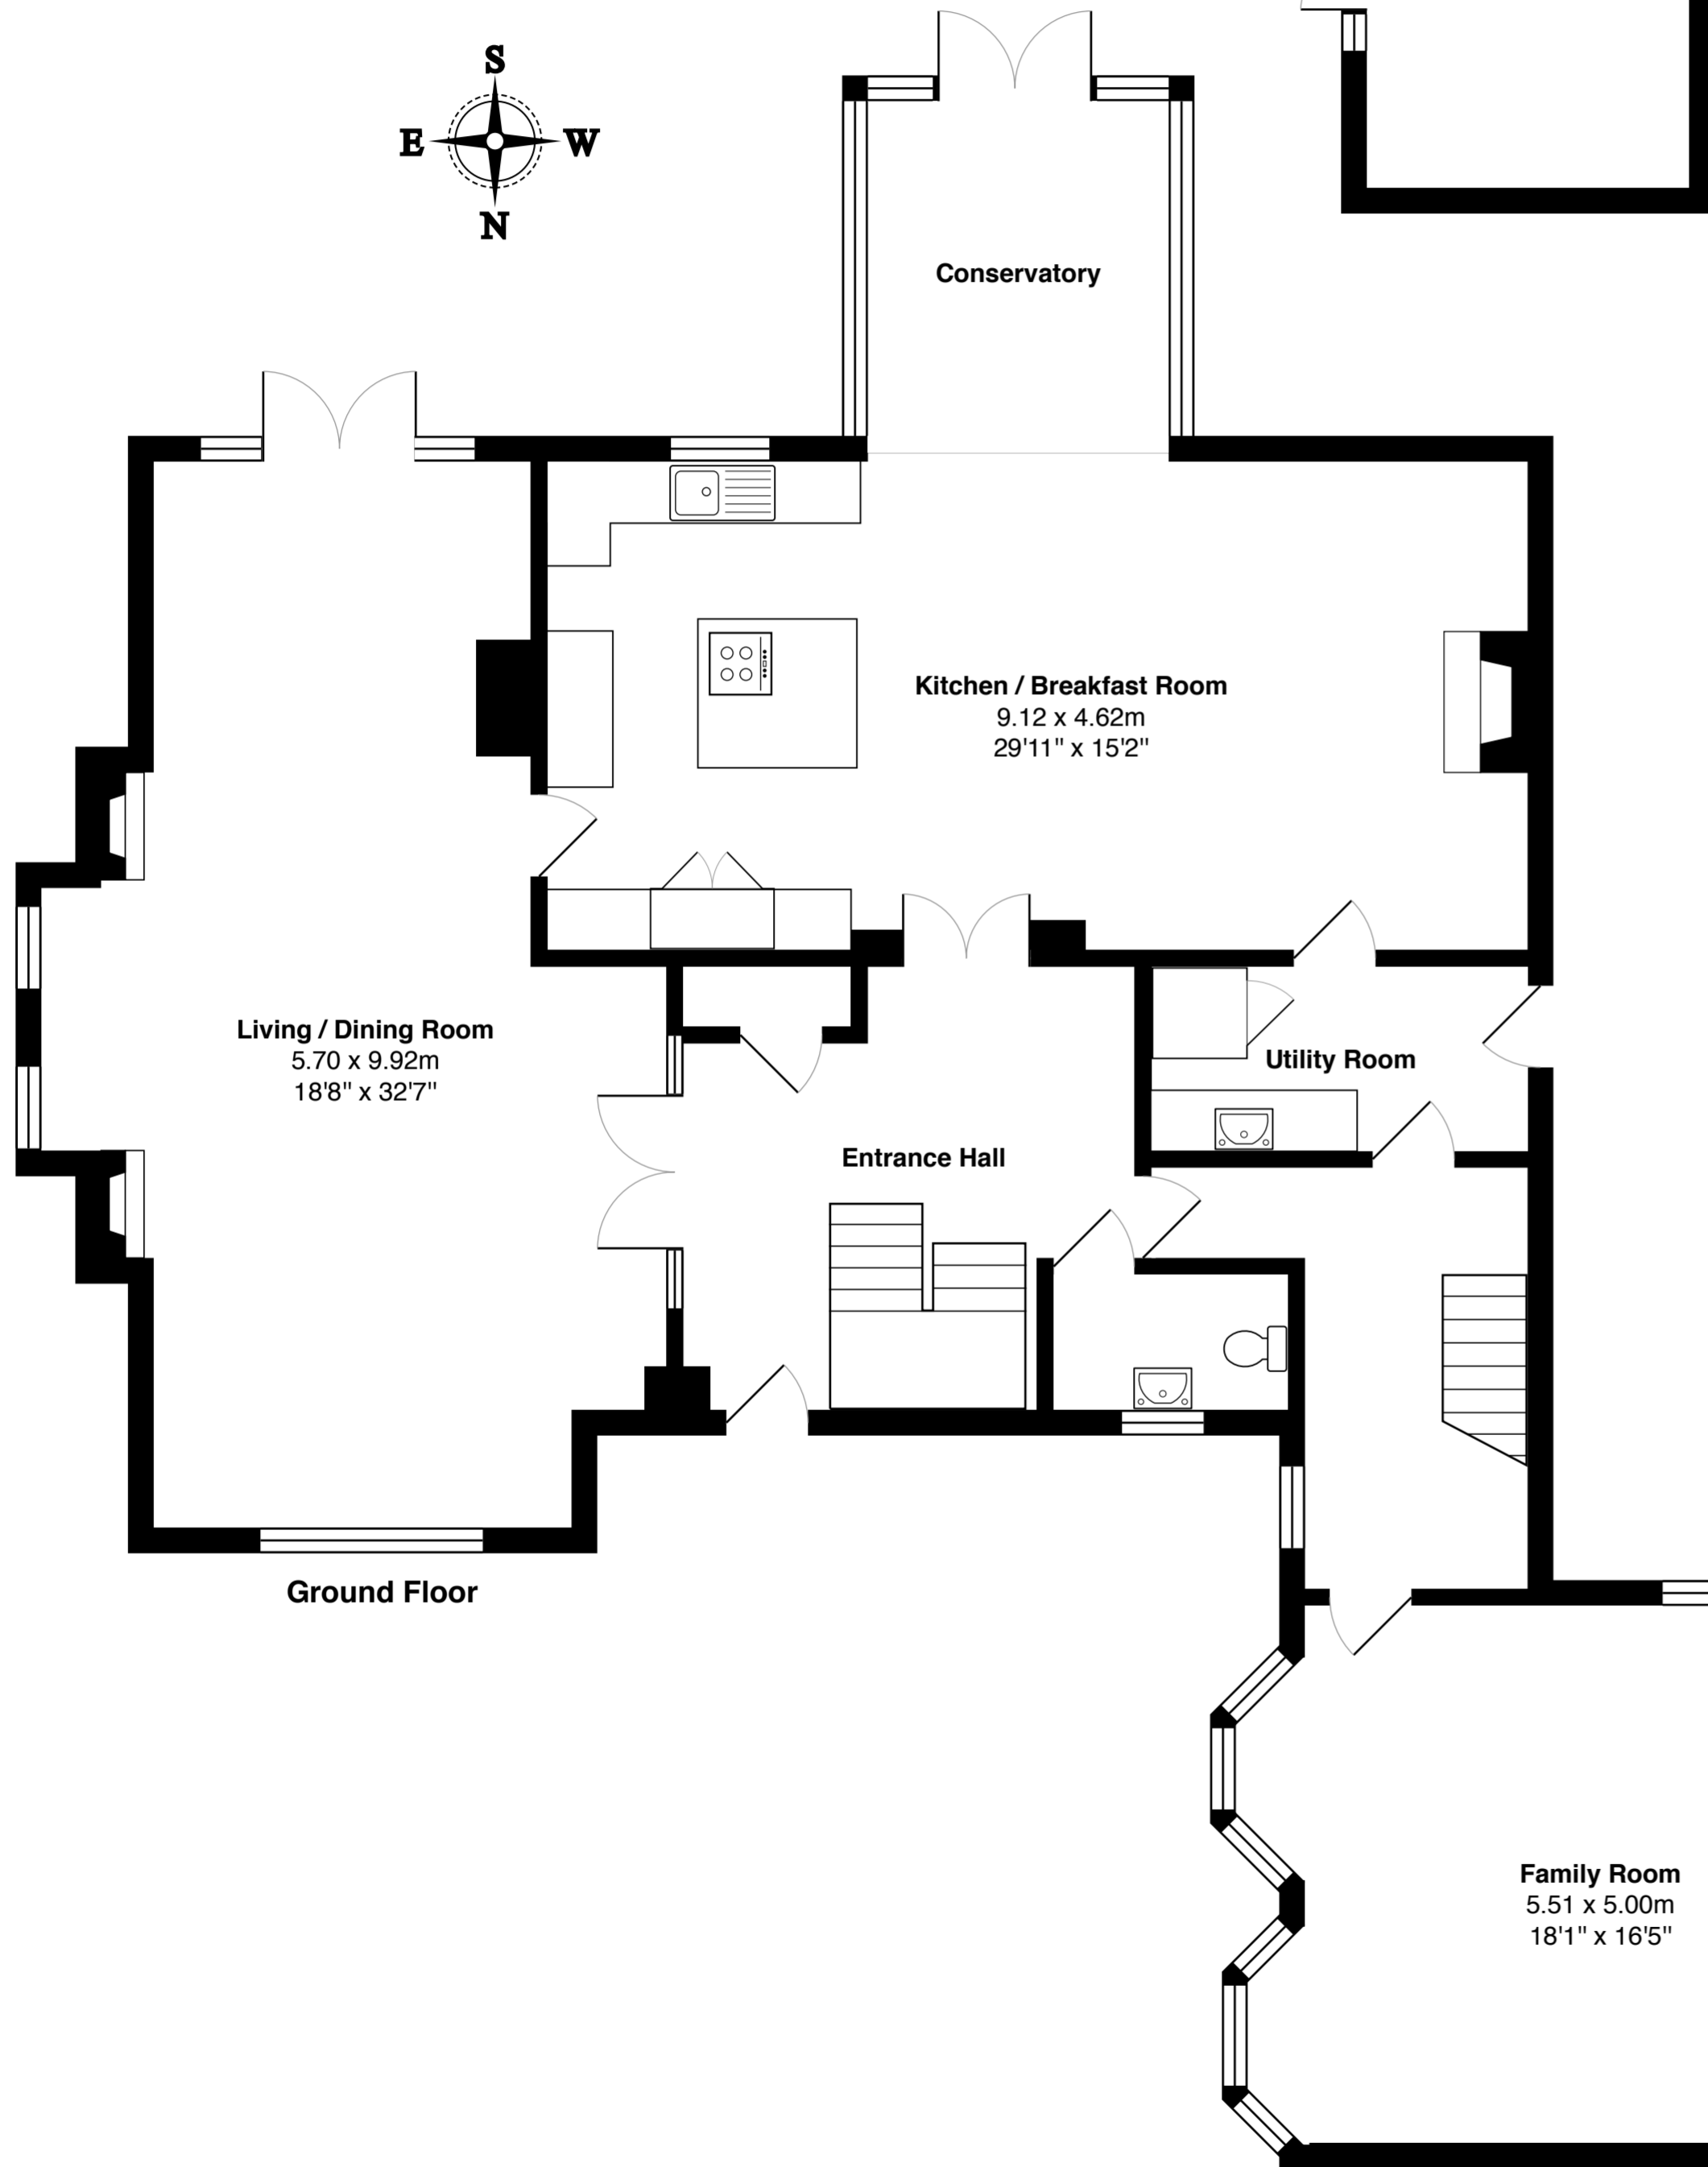

# Petworth Close, Great Notley

Total Area: 309.3 m<sup>2</sup> ... 3330 ft<sup>2</sup> (excluding garden room)

All measurements are approximate and for display purposes only